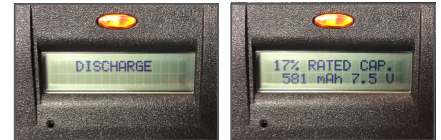

RAPID CHARGING

Shows status (RAPID CHARGE) and current state of charge.

CONDITIONING

Shows status (DISCHARGE) and current state of discharge.

* Shown for IMPRES™ 1 charger (WPLN4127AR). With IMPRES™ 2 charger (NNTN8844) the state of charge and discharge are not displayed.